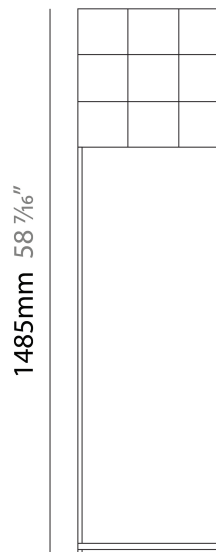

GENERAL

Series: Cosmos Square
 Partner: Quasar
 Division: Design
 Installation: Portable
 Product Type: Floor
 Mounting Location: Floor

PHYSICAL

Shape: Square
 Length (mm): 400
 Length (in): 15 ¾
 Width (mm): 400
 Width (in): 15 ¾
 Height (mm): 1480
 Height (in): 58 ¼
 Weight (kg): 3
[Fixture Finish: NIC / BRA / BBR](#)
 Fixture Material: Metal
 Upon Request: Custom Sizes

Ø400mm 15 ¾"

COSMOS SQUARE PORTABLE

D104215-

PROJECT _____

TYPE _____

SPECIFIER _____

QUANTITY _____

DATE _____