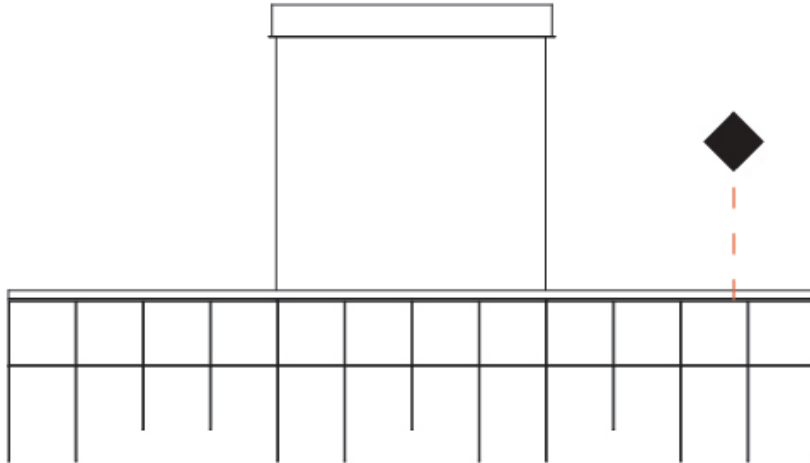

COSMOS SQUARE SUSPENSION

D1010050-

PROJECT _____

TYPE _____

SPECIFIER _____

QUANTITY _____

DATE _____