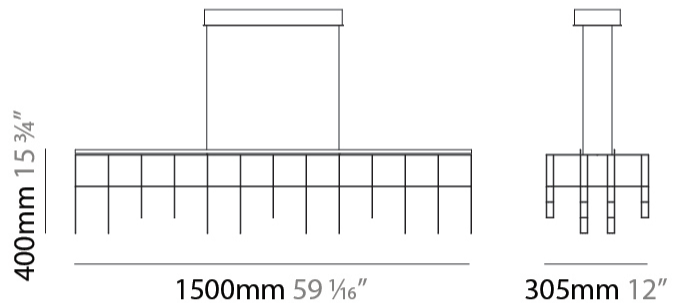

base number   LED Dimming   Color Temperature   Finish Options

1. To build a product code in our configurator select the specify button on the base model # product page
2. To build a manual product code on this datasheet choose from the options listed below in blue font and add the suffix to the base model #

GENERAL

Series: Cosmos Square
Partner: Quasar
Division: Design
Installation: Suspension
Product Type: Chandelier
Mounting Location: Ceiling

PHYSICAL

Shape: Square
Length (mm): 1500
Length (in): 59 1/16
Width (mm): 305
Width (in): 12
Height (mm): 400
Height (in): 15 3/4
Max. Overall Height (mm): 2450
Max. Overall Height (in): 94 1/2
Weight (kg): 8
Weight (lbs): 17.64
[Fixture Finish: NIC / BRA / BBR](#)
Fixture Material: Metal
Cable Details: 2000mm Cable
Upon Request: Custom Sizes Optional Dowlight upon request

ELECTRICAL

Number of Lamps: 135
Lamp Type: LED
Input Wattage (W): 81
Bulb Included: Bulb Included
Max. Wattage Per Lamp (W): 0.6
[Dimming: Tri-Mode (Non-Dimming and Phase Dimming (120Vac only) and 0-10V Dimming)](#)
Driver Included: Yes
Driver Location: Integrated
Driver Type: Constant Voltage - Universal
Driver Class: Class 2
Input Voltage (V): 120 - 277
Output Voltage (V): 12

LED

Number of LEDs: 135
[Color Temperature (°K): 2400 / 2800](#)
Max. Delivered Lumen (lm): 4050 (2800K)
CRI: >90 CRI
Lamp Life (hrs): 50000

OPTICAL

RATINGS AND CERTIFICATIONS

Certified By: Certified for North American Standards
IP rating: IP20