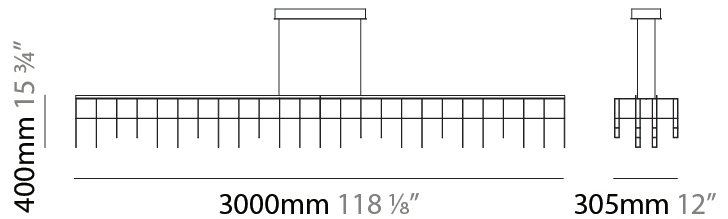

COSMOS SQUARE SUSPENSION

D1010051-

base number   LED Dimming   Color Temperature   Finish Options

1. To build a product code in our configurator select the specify button on the base model # product page
2. To build a manual product code on this datasheet choose from the options listed below in blue font and add the suffix to the base model #

GENERAL

Series: Cosmos Square
Partner: Quasar
Division: Design
Installation: Suspension
Product Type: Chandelier
Mounting Location: Ceiling

PHYSICAL

Shape: Square
Length (mm): 3000
Length (in): 118 1/8
Width (mm): 305
Width (in): 12
Height (mm): 400
Height (in): 15 3/4
Max. Overall Height (mm): 2450
Max. Overall Height (in): 94 1/2
Weight (kg): 16
Weight (lbs): 35.27
[Fixture Finish: NIC / BRA / BBR](#)
Fixture Material: Metal
Cable Details: 2000mm Cable
Upon Request: Custom Sizes Optional Dowlight upon request

ELECTRICAL

Number of Lamps: 258
Lamp Type: LED
Input Wattage (W): 155
Max. Wattage Per Lamp (W): 0.6
[Dimming: 0-10V Dimming / Phase Dimming (120Vac Only)](#)
Driver Included: Yes
Driver Location: Integrated
Driver Type: Constant Voltage - Universal
Driver Class: Class 1
Input Voltage (V): 120 - 277
Output Voltage (V): 12

LED

Number of LEDs: 258
[Color Temperature (°K): 2400 / 2800](#)
Max. Delivered Lumen (lm): 7740 (2800K)
CRI: >90 CRI
Lamp Life (hrs): 50000

OPTICAL

RATINGS AND CERTIFICATIONS

Certified By: Certified for North American Standards
IP rating: IP20