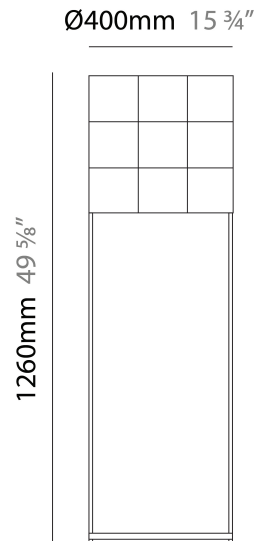

PROJECT
TYPE
SPECIFIER
QUANTITY
DATE

COSMOS SQUARE PORTABLE

D104214-

base number	LED	Color	Finish
	Dimming	Temperature	Options

1. To build a product code in our configurator select the specify button on the base model # product page
2. To build a manual product code on this datasheet choose from the options listed below in blue font and add the suffix to the base model #

GENERAL

Series: Cosmos Square
Partner: Quasar
Division: Design
Installation: Portable
Product Type: Floor
Mounting Location: Floor

PHYSICAL

Shape: Square
Length (mm): 400
Length (in): 15 3/4
Width (mm): 400
Width (in): 15 3/4
Height (mm): 1260
Height (in): 49 5/8
Weight (kg): 3
Fixture Finish: NIC / BRA / BBR
Fixture Material: Metal
Upon Request: Custom Sizes

ELECTRICAL

Lamp Type: LED
Input Wattage (W): 38.4
Dimming: Non-Dimmable
Driver Included: No
Driver Location: Inline Transformer Plug
Driver Type: Constant Voltage - Universal
Driver Class: Class 2
Input Voltage (V): 120 - 277
Output Voltage (V): 12
Upon Request: Phase dimming with remote driver

LED

Number of LEDs: 64
Color Temperature (°K): 2400 / 2800
Max. Delivered Lumen (lm): 1920 (2800K)
CRI: >90 CRI
Lamp Life (hrs): 50000

OPTICAL

RATINGS AND CERTIFICATIONS

Certified By: Certified for North American Standards
IP rating: IP20