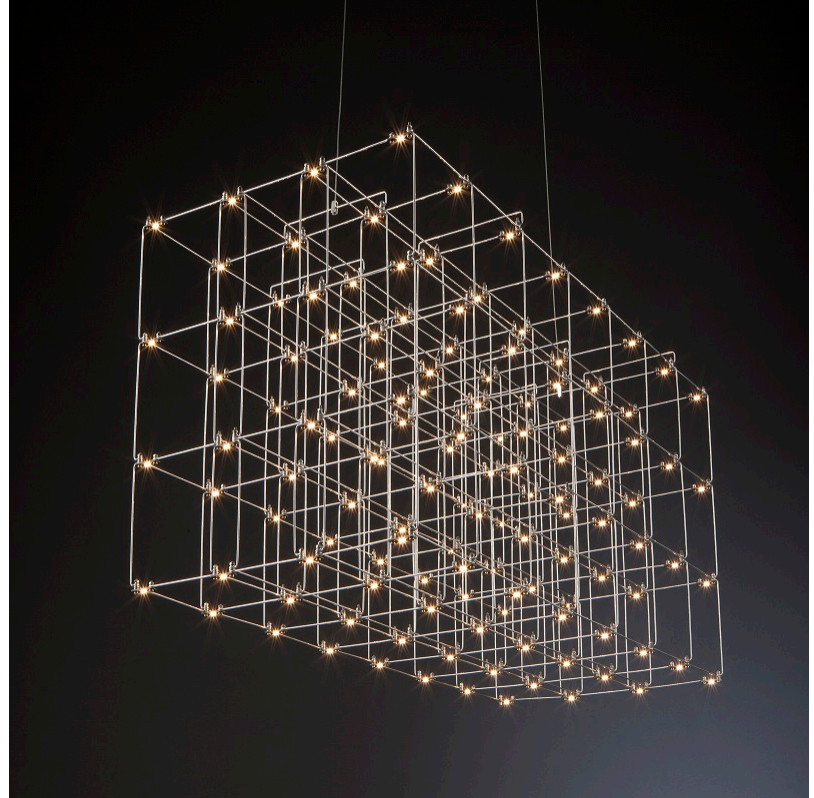

COSMOS SQUARE SUSPENSION

D101944-

base number   LED Dimming   Color Temperature   Finish Options

PROJECT
TYPE
SPECIFIER
QUANTITY
DATE

1. To build a product code in our configurator select the specify button on the base model # product page
2. To build a manual product code on this datasheet choose from the options listed below in blue font and add the suffix to the base model #

GENERAL

Series: Cosmos Square
Partner: Quasar
Division: Design
Installation: Suspension
Product Type: Chandelier
Mounting Location: Ceiling

PHYSICAL

Shape: Square
Length (mm): 1000
Length (in): 39 ³/₈"
Width (mm): 1000
Width (in): 39 ³/₈"
Height (mm): 850
Height (in): 33 ⁷/₁₆"
Max. Overall Height (mm): 2850
Max. Overall Height (in): 112 ³/₁₆"
Weight (kg): 24
Weight (lbs): 52.91
[Fixture Finish: NIC / BRA / BBR](#)
Fixture Material: Metal
Cable Details: 2000mm Cable
Upon Request: Custom Sizes Optional Dowlight upon request

ELECTRICAL

Lamp Type: LED
Input Wattage (W): 328.8
[Dimming: 0-10V Dimming / Phase Dimming (120Vac Only)](#)
Driver Included: Yes
Driver Location: Integrated
Driver Type: Constant Voltage - Universal
Driver Class: Class 2
Input Voltage (V): 120 - 277
Output Voltage (V): 12

LED

Number of LEDs: 548
[Color Temperature (°K): 2400 / 2800](#)
Max. Delivered Lumen (lm): 16440 (2800K)
CRI: >90 CRI
Lamp Life (hrs): 50000

OPTICAL

RATINGS AND CERTIFICATIONS

Certified By: Certified for North American Standards
IP rating: IP20