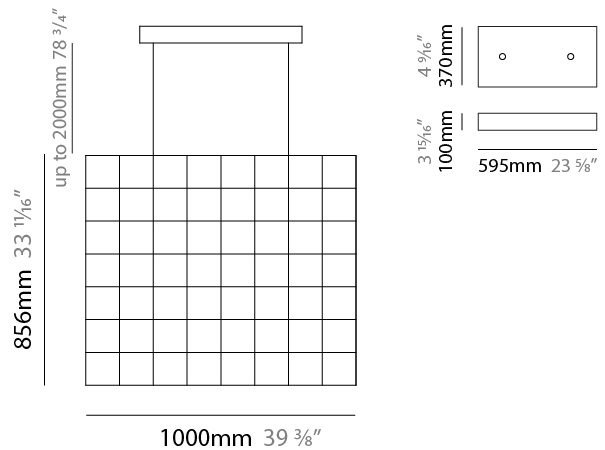

COSMOS SQUARE SUSPENSION

D101944-

base number   LED Dimming   Color Temperature   Finish Options

PROJECT
TYPE
SPECIFIER
QUANTITY
DATE

1. To build a product code in our configurator select the specify button on the base model # product page
2. To build a manual product code on this datasheet choose from the options listed below in blue font and add the suffix to the base model #

GENERAL

Series: Cosmos Square
Partner: Quasar
Division: Design
Installation: Suspension
Product Type: Chandelier
Mounting Location: Ceiling

PHYSICAL

Shape: Square
Length (mm): 1000
Length (in): 39 ³/₈"
Width (mm): 1000
Width (in): 39 ³/₈"
Height (mm): 850
Height (in): 33 ⁷/₁₆"
Max. Overall Height (mm): 2850
Max. Overall Height (in): 112 ³/₁₆"
Weight (kg): 24
Weight (lbs): 52.91
[Fixture Finish: NIC / BRA / BBR](#)
Fixture Material: Metal
Cable Details: 2000mm Cable
Upon Request: Custom Sizes Optional Dowlight upon request

ELECTRICAL

Lamp Type: LED
Input Wattage (W): 328.8
[Dimming: 0-10V Dimming / Phase Dimming (120Vac Only)](#)
Driver Included: Yes
Driver Location: Integrated
Driver Type: Constant Voltage - Universal
Driver Class: Class 2
Input Voltage (V): 120 - 277
Output Voltage (V): 12

LED

Number of LEDs: 548
[Color Temperature (°K): 2400 / 2800](#)
Max. Delivered Lumen (lm): 16440 (2800K)
CRI: >90 CRI
Lamp Life (hrs): 50000

OPTICAL

RATINGS AND CERTIFICATIONS

Certified By: Certified for North American Standards
IP rating: IP20