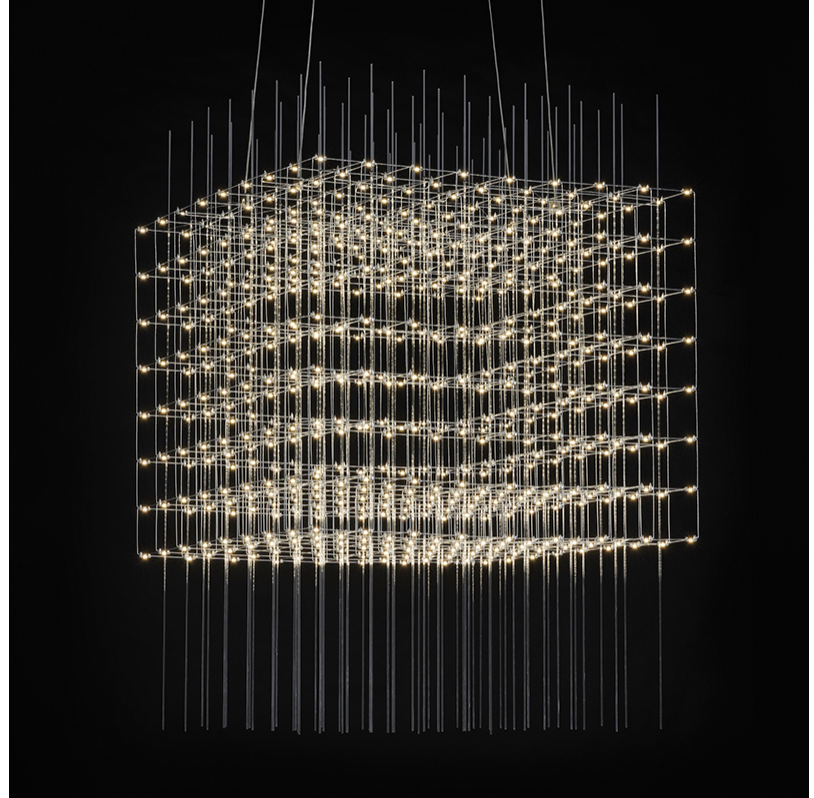

COSMOS SQUARE SUSPENSION

D101743-

base number   LED   Color   Finish
Dimming   Temperature   Options

1. To build a product code in our configurator select the specify button on the base model # product page
2. To build a manual product code on this datasheet choose from the options listed below in blue font and add the suffix to the base model #

GENERAL

Series: Cosmos Square
Partner: Quasar
Division: Design
Installation: Suspension
Product Type: Chandelier
Mounting Location: Ceiling

PHYSICAL

Shape: Square
Length (mm): 1000
Length (in): 39 ³/₈"
Width (mm): 1000
Width (in): 39 ³/₈"
Height (mm): 850
Height (in): 33 ⁷/₁₆"
Max. Overall Height (mm): 2850
Max. Overall Height (in): 112 ³/₁₆"
Weight (kg): 24
Weight (lbs): 52.91
[Fixture Finish: NIC / BRA / BBR](#)
Fixture Material: Metal
Cable Details: 2000mm Cable
Upon Request: Custom Sizes Optional Dowlight upon request

ELECTRICAL

Lamp Type: LED
Input Wattage (W): 328.8
[Dimming: Non-Dimming / Phase Dimming (120vac Only)](#)
Driver Included: Yes
Driver Location: Integrated
Driver Type: Constant Voltage - Universal
Driver Class: Class 2
Input Voltage (V): 120 - 277
Output Voltage (V): 12

LED

Number of LEDs: 548
[Color Temperature (°K): 2400 / 2800](#)
Max. Delivered Lumen (lm): 16440 (2800K)
CRI: >90 CRI
Lamp Life (hrs): 50000

OPTICAL

RATINGS AND CERTIFICATIONS

Certified By: Certified for North American Standards
IP rating: IP20