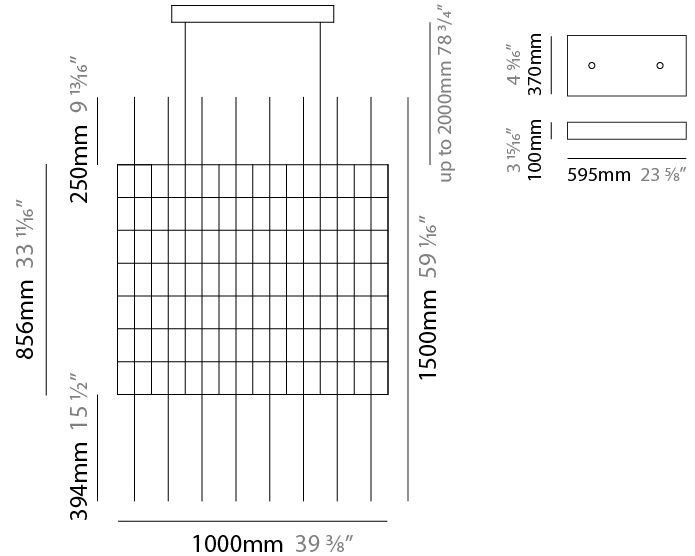

COSMOS SQUARE SUSPENSION

D101743-

base number   LED   Color   Finish
Dimming   Temperature   Options

1. To build a product code in our configurator select the specify button on the base model # product page
2. To build a manual product code on this datasheet choose from the options listed below in blue font and add the suffix to the base model #

GENERAL

Series: Cosmos Square
Partner: Quasar
Division: Design
Installation: Suspension
Product Type: Chandelier
Mounting Location: Ceiling

PHYSICAL

Shape: Square
Length (mm): 1000
Length (in): 39 ³/₈"
Width (mm): 1000
Width (in): 39 ³/₈"
Height (mm): 850
Height (in): 33 ⁷/₁₆"
Max. Overall Height (mm): 2850
Max. Overall Height (in): 112 ³/₁₆"
Weight (kg): 24
Weight (lbs): 52.91
[Fixture Finish: NIC / BRA / BBR](#)
Fixture Material: Metal
Cable Details: 2000mm Cable
Upon Request: Custom Sizes Optional Dowlight upon request

ELECTRICAL

Lamp Type: LED
Input Wattage (W): 328.8
[Dimming: Non-Dimming / Phase Dimming (120vac Only)](#)
Driver Included: Yes
Driver Location: Integrated
Driver Type: Constant Voltage - Universal
Driver Class: Class 2
Input Voltage (V): 120 - 277
Output Voltage (V): 12

LED

Number of LEDs: 548
[Color Temperature (°K): 2400 / 2800](#)
Max. Delivered Lumen (lm): 16440 (2800K)
CRI: >90 CRI
Lamp Life (hrs): 50000

OPTICAL

RATINGS AND CERTIFICATIONS

Certified By: Certified for North American Standards
IP rating: IP20